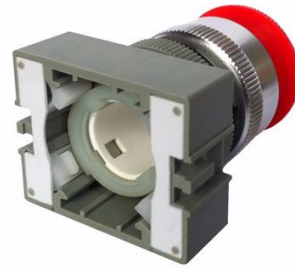

## EMERGENCY SWITCH

**Brand: Toku**

**Product Code: 136690401**

TOKU 

TOKU 

## EMERGENCY SWITCH

This is the emergency stop switch (button) assembly for TOKU Direct Pendant assemblies.

Please note there is a machined metal part that is "press fit" into the grey coloured lower part of the assembly - this metal part is NOT included in this assembly, so when servicing or replacing the emergency stop assembly be sure not to throw it away.

The machined metal part is called "Emergency Push Rod" Part# 420215V00 The second image shows the underside of the grey coloured base without the Emergency Push Rod installed...

[www.air-allied.com.au](http://www.air-allied.com.au)