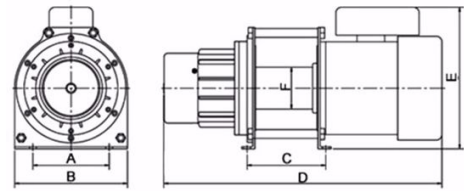

### 300KG 240V TIGER ELECTRIC WINCH 30MX6MM

300KG Electric winch complete with 30m of 6mm diameter steel wire rope, 10m long low voltage pendant control and 3pin 10 AMP plug.

The Tiger JV series winches are of planetary design, compact and engineered to exacting standards. Built with a precision and efficient three stage planetary gear box, quality roller bearings feature throughout.

#### Specifications

Dimension A	142mm
Dimension B	210mm
Dimension C	142mm
Dimension D	527mm
Dimension E	265mm
Dimension F	78mm
Emergency Stop	Yes
Pendant Length (std)	10m
Speed	11 (m/min)
Voltage	1Ph 220 ~ 240V
Weight	Nett. 31.6 Kg Gross: 33 Kg