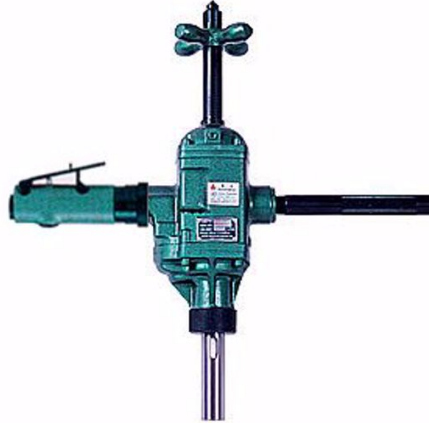

Air & Allied Sales (Pacific) Pty Ltd

1/50 Success St
Acacia Ridge QLD 4110

+617 3272 7999

sales@air-allied.com.au

22MM CAP IND REVERSIBLE AIR DRILL

Product Code: **NRD22RLW**

22MM CAP IND REVERSIBLE AIR DRILL

22mm Capacity drill / wood borer made in Japan. This product is used widely throughout the railway and bridge construction and repair companies.

It will easily drill a 22mm woodborer hole, and it features a Safety Lever throttle!

Sold and serviced in-house so you know you can get the support you require.

Specifications

| | |
|---------------------|-------------|
| Center to Outside | 39 mm |
| Drilling Capacity | 22 mm |
| Free Speed | 600 rpm |
| Hose Size | 12.7 mm |
| Max Output | 0.96 mm |
| Net Weight | 5.5 kg |
| Overall Length | 433 mm |
| Spindle Morse Taper | 2 |
| Thread Size | 3/8" Female |