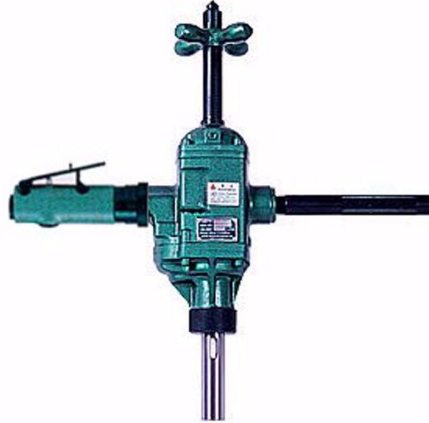

## 22MM CAP IND REVERSIBLE AIR DRILL

Product Code: **NRD22RLW**

### 22MM CAP IND REVERSIBLE AIR DRILL

22mm Capacity drill / wood borer made in Japan. This product is used widely throughout the railway and bridge construction and repair companies.

It will easily drill a 22mm woodborer hole, and it features a Safety Lever throttle!

#### Specifications

Center to Outside	39 mm
Drilling Capacity	22 mm
Free Speed	600 rpm
Hose Size	12.7 mm
Max Output	0.96 mm
Net Weight	5.5 kg
Overall Length	433 mm
Spindle Morse Taper	2
Thread Size	3/8" Female