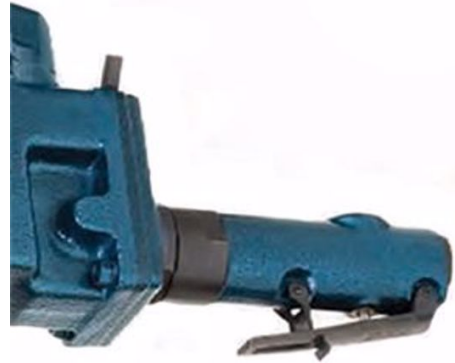

Air & Allied Sales (Pacific) Pty Ltd

23 Precision Street
Salisbury QLD 4107

+617 3272 7999

sales@air-allied.com.au

32MM CAP IND REVERSIBLE AIR DRILL

Product Code: **NRD32LRLW**

32MM CAP IND REVERSIBLE AIR DRILL

32mm Capacity drill / wood borer made in Japan. This product is used widely throughout the railway and bridge construction and Heavy Industry manufacturing, service and repair companies.

It will easily drill a 32mm woodborer hole, and it features a Safety Lever throttle!

Sold and serviced in-house so you know you can get the support you require.

Specifications

Drilling Capacity	32 mm
Feed Length	100 mm
Free Speed (approx)	380 rpm
Hose Size	1/2"
Max Output	1.47 mm
Net Weight	10 kg
Overall Height (approx)	296 mm
Reversible	Yes
Spindle Morse Taper	3