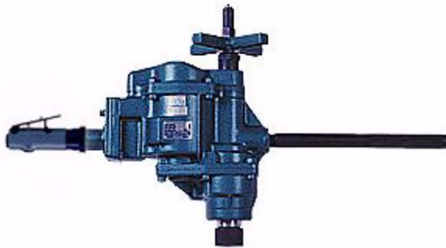

Air & Allied Sales (Pacific) Pty Ltd

23 Precision Street
Salisbury QLD 4107

+617 3272 7999

sales@air-allied.com.au

32MM CAP IND REVERSIBLE AIR DRILL

Product Code: **NRD32LRLW**

32MM CAP IND REVERSIBLE AIR DRILL

32mm Capacity drill / wood borer made in Japan. This product is used widely throughout the railway and bridge construction and Heavy Industry manufacturing, service and repair companies.

It will easily drill a 32mm woodborer hole, and it features a Safety Lever throttle!

Sold and serviced in-house so you know you can get the support you require.

Specifications

Drilling Capacity	32 mm
Feed Length	100 mm
Free Speed (approx)	380 rpm
Hose Size	1/2"
Max Output	1.47 mm
Net Weight	10 kg
Overall Height (approx)	296 mm
Reversible	Yes
Spindle Morse Taper	3