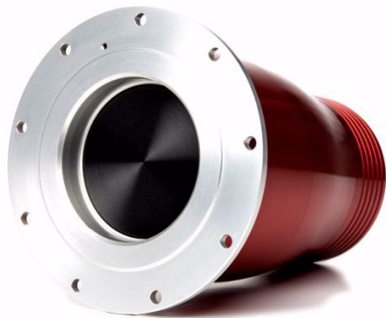

## **REDHEAD RECEIVER, REMOTE MOUNT, 9 BOLT 3**

**Brand: Red Head**

**Product Code: PP20FRMAL-3**

### **REDHEAD RECEIVER, REMOTE MOUNT, 9 BOLT 3**

This 2" female receptacle valve mounts on your vehicle, usually taking the place of a fender-mounted filler. The anodized Billet machined aluminum body (bulb) can be clamped into 3 inch ID rubber hose (sold separately).

Flows approximately 2 gallons per second when connected to the Redhead PP20M Male Probe Push-Pull Refueling Valve (PP20M sold separately).

PP20 Series Remote Mount Receiver with 4.0 inch bolt circle diameter. 9 Hole configuration designed for #10 attachment fasteners.