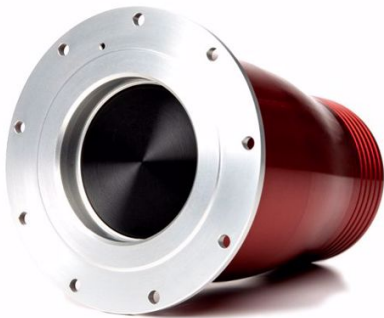

## **REDHEAD RECEIVER, REMOTE MOUNT, 9 BOLT 3**

**Brand: Red Head**

**Product Code: PP20FRMAL-3**

### **REDHEAD RECEIVER, REMOTE MOUNT, 9 BOLT 3**

This 2" female receptacle valve mounts on your vehicle, usually taking the place of a fender-mounted filler. The anodized Billet machined aluminum body (bulb) can be clamped into 3 inch ID rubber hose (sold separately).

Flows approximately 2 gallons per second when connected to the Redhead PP20M Male Probe Push-Pull Refueling Valve (PP20M sold separately).

PP20 Series Remote Mount Receiver with 4.0 inch bolt circle diameter. 9 Hole configuration designed for #10 attachment fasteners.