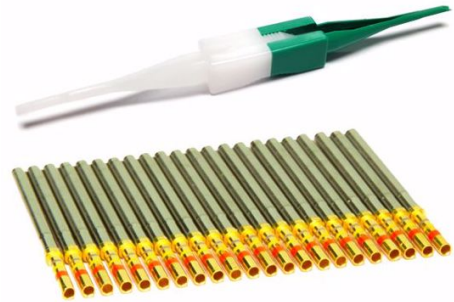

## QUICK RELEASE COUPLING MALE BIG 22PIN

Brand: **Krontec**

Product Code: **QR-33-22P**

### QUICK RELEASE COUPLING MALE BIG 22PIN

Male boss with 6 hole mount and 22 pin Deutsch electrical connector to fit onto steering column for QR-03 Series Steering Coupler. This part fits into the opposing QR-30-22P or QR-30 female half of the quick release coupling.

#### Attachments

[Assembly instructions and technical manual links for the Krontec QR-03-22P Quick Release Steering Coupler complete with 22pin Deutsch TE connectors for electrical and data connections through the steering quick release.](#)  
[QR-03-22P Series Quick Release Steering Coupler with electrical connectors dimensions](#)