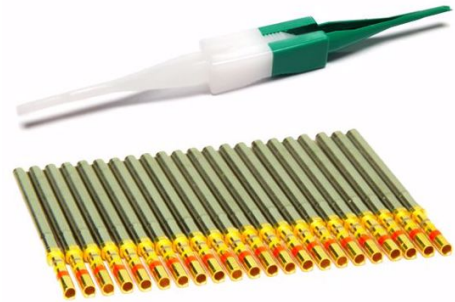

## QUICK RELEASE COUPLING MALE BIG 22PIN

Brand: **Krontec**

Product Code: **QR-33-22P**

### QUICK RELEASE COUPLING MALE BIG 22PIN

Male boss with 6 hole mount and 22 pin Deutsch electrical connector to fit onto steering column for QR-03 Series Steering Coupler. This part fits into the opposing QR-30-22P or QR-30 female half of the quick release coupling.

#### Attachments

[Assembly instructions and technical manual links for the Krontec QR-03-22P Quick Release Steering Coupler complete with 22pin Deutsch TE connectors for electrical and data connections through the steering quick release.](#)  
[QR-03-22P Series Quick Release Steering Coupler with electrical connectors dimensions](#)