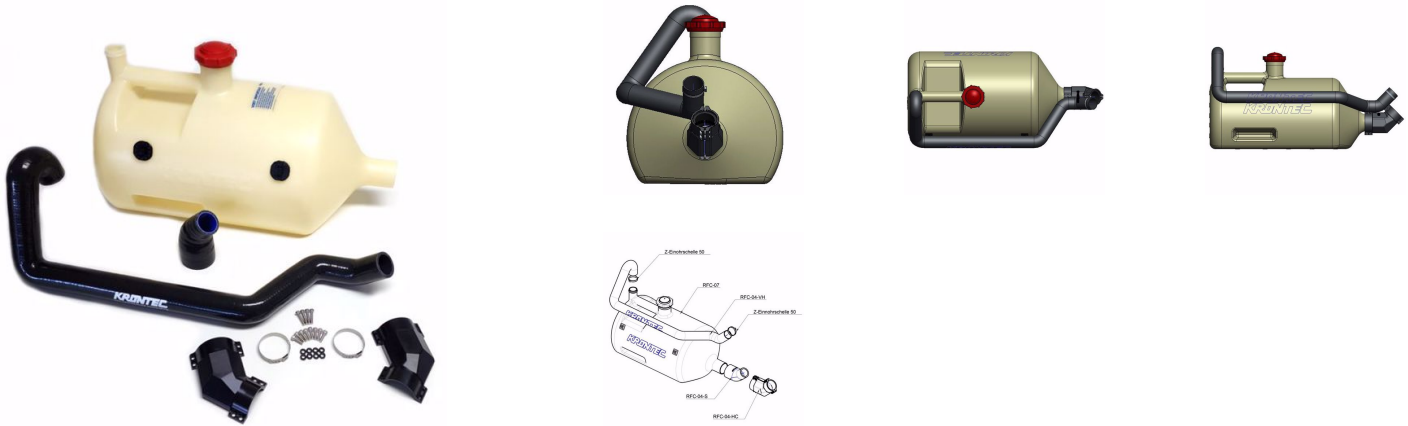

## RFC-89 ANGLED 45° COUPLING KIT c/wbottle

Brand: **Krontec**

Product Code: **RFC-04**

### RFC-89 ANGLED 45° COUPLING KIT c/wbottle

This conversion kit contains ALL required parts to allow you to convert your Krontec RFC-88K or RFC-89K coupler to have a 45° angle on the coupler from the bottle and INCLUDES THE BOTTLE.