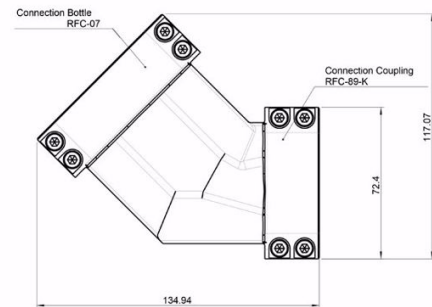

RFC CLAMP 45° (BOTTLE COUPLING)

Brand: **Krontec**

Product Code: **RFC-04-HC**

RFC CLAMP 45° (BOTTLE COUPLING)

This is the 45 Degree hose clamp/coupling set used on the RFC-89-K-FL-45 45° Krontec refuelling bottle and all 45° variants. This part includes the screws and the spacers.

Refer to image.

Attachments

[RFC-04-HC Installation Instructions](#)