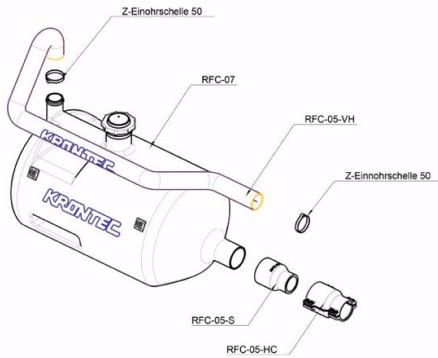

RFC-89 STRAIGHT 0° COUPLING KIT c/wbottle

Brand: **Krontec**

Product Code: **RFC-05**

RFC-89 STRAIGHT 0° COUPLING KIT c/wbottle

This conversion kit contains ALL required parts to allow you to convert your Krontec RFC-88K or RFC-89K coupler to have a straight on the coupler from the bottle and INCLUDES THE BOTTLE.

Refer to image.

Grease and tools for the conversion are NOT included