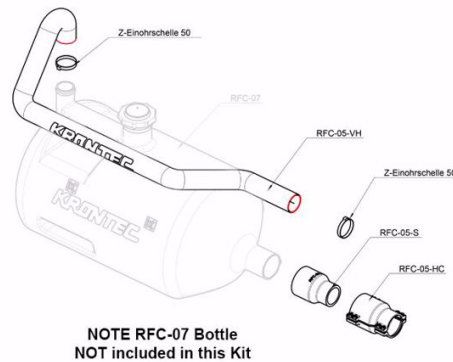

0° CONVERSION KIT REFUELLING BOTTLE

This conversion kit contains ALL required parts to allow you to convert your Krontec RFC-88-K & RFC-89-K or 45° angle bottle to have a 0° "Straight" orientation on the coupler from the bottle.

Used for if you want to convert your 45° angle bottle to use on a Porsche.

Refer to image.

Bottle and bottle cap parts, grease and tools for the conversion are NOT included

www.air-allied.com.au

Data contained in this document is copyright of Air & Allied (Pacific) Sales Pty Ltd, and as such cannot be reproduced or redistributed, in part or whole, without the expressed permission of Air & Allied (Pacific) Sales Pty Ltd. Errors and Omissions Excepted.