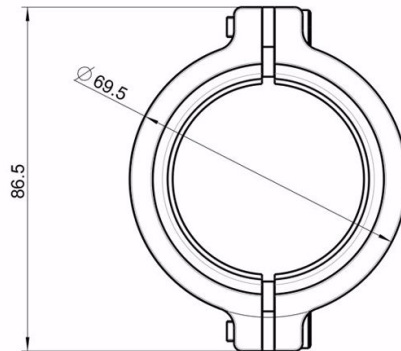

RFC CLAMP 0° (BOTTLE COUPLING)

Brand: **Krontec**

Product Code: **RFC-05-HC**

RFC CLAMP 0° (BOTTLE COUPLING)

This is the Straight hose clamp/coupling set used on the RFC-89-K-FL-0 straight Krontec refuelling bottle and all straight variants, as used on Porsche etc..

This part includes the screws and the spacers.

Refer to image.

Attachments

[RFC-05-HC Installation Instructions](#)