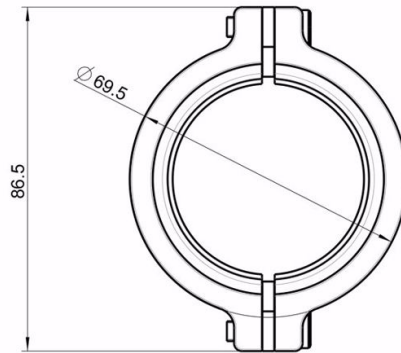

RFC CLAMP 0° (BOTTLE COUPLING)

Brand: **Krontec**

Product Code: **RFC-05-HC**

RFC CLAMP 0° (BOTTLE COUPLING)

This is the Straight hose clamp/coupling set used on the RFC-89-K-FL-0 straight Krontec refuelling bottle and all straight variants, as used on Porsche etc..

This part includes the screws and the spacers.

Refer to image.

Attachments

[RFC-05-HC Installation Instructions](#)