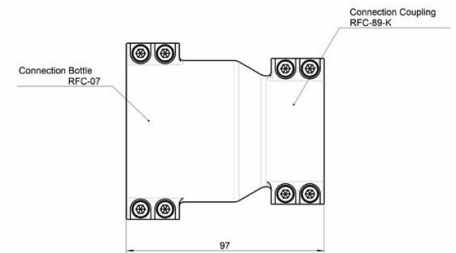

RFC CLAMP 0° (BOTTLE COUPLING)

Brand: **Krontec**

Product Code: **RFC-05-HC**

RFC CLAMP 0° (BOTTLE COUPLING)

This is the Straight hose clamp/coupling set used on the RFC-89-K-FL-0 straight Krontec refuelling bottle and all straight variants, as used on Porsche etc..

This part includes the screws and the spacers.

Refer to image.

Attachments

[RFC-05-HC Installation Instructions](#)