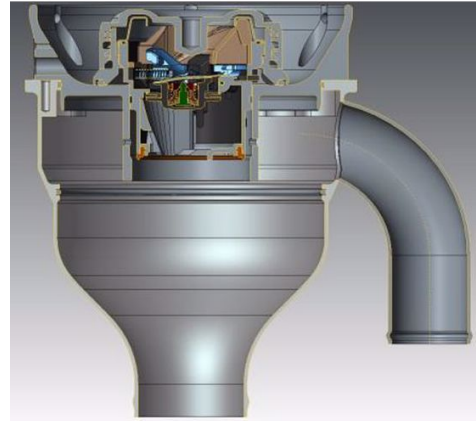

## RFC GERDES VALVE CARSIDE

Brand: **Krontec**

Product Code: **RFC-88-N-GCL**

### RFC GERDES VALVE CARSIDE

This part fits the Krontec RFC series collector on the car and converts the "Nipple" in the car to allow it to accept a standard fuel bowser filling nozzle.

This is a "PLUG and PLAY" part to retro fit the existing part on the car.

#### Attachments

**Krontec RFC-88-N-GCL Gerdes (Capless) valve Retro fit system for use of standard automotive fuel nozzle.**