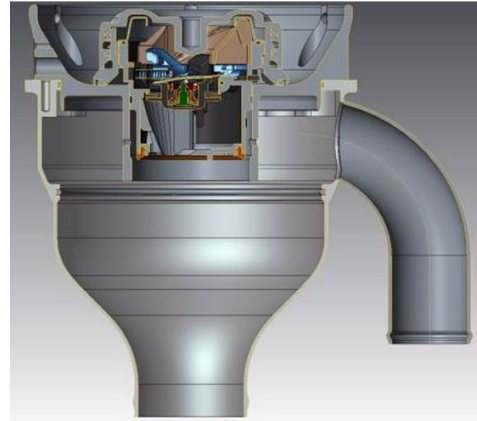

## RFC GERDES VALVE CARSIDE

Brand: **Krontec**

Product Code: **RFC-88-N-GCL**

### RFC GERDES VALVE CARSIDE

This part fits the Krontec RFC series collector on the car and converts the "Nipple" in the car to allow it to accept a standard fuel bowser filling nozzle.

This is a "PLUG and PLAY" part to retro fit the existing part on the car.

#### Attachments

**Krontec RFC-88-N-GCL Gerdes (Capless) valve Retro fit system for use of standard automotive fuel nozzle.**