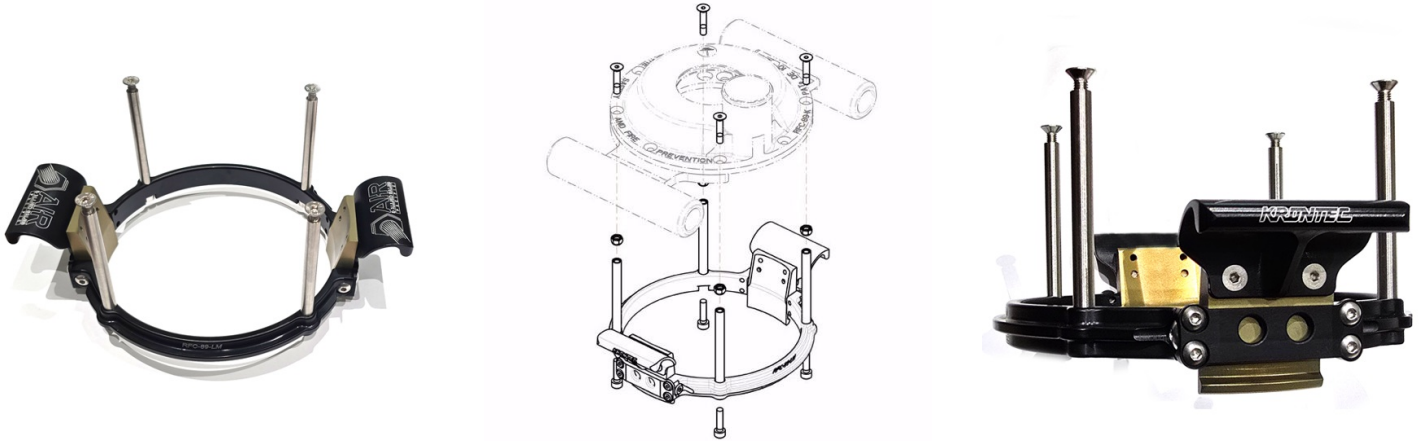

## ENDURANCE UPGRADE RFC-88-K & RFC-89-K

Brand: **Krontec**

Product Code: **RFC-89-K-LM-KIT**

### ENDURANCE UPGRADE RFC-88-K & RFC-89-K

This is the Upgrade KIT to make the standard RFC-88-K and RFC-89-K refuelling coupler have the feature of the "Endurance" Version whereby it has the "LM" Lock mechanism to aid in the reduction of force required to retain connection when refuelling.

See the video explaining the lock mechanism below.

ALSO Please note this part is used for the "Standard" handle configuration. If you have the "XT" Extended handles on the refuelling coupler, you will need the part# RFC-89-K-LM-XT-KIT, as this part RFC-89-K-LM-KIT is made to suit the Standard handle configuration.

#### Attachments

[Krontec Lock Mechanism for Standard Handle - ENDURANCE UPGRADE RFC-88-K & RFC-89-K Customer Information](#)  
[Krontec RFC-89 Manual 11\\_22 REV-01](#)