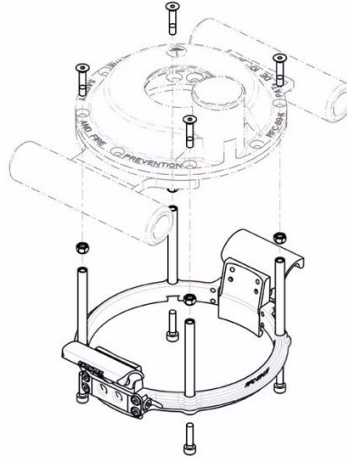

Air & Allied Sales (Pacific) Pty Ltd

1/50 Success St
Acacia Ridge QLD 4110

+617 3272 7999

sales@air-allied.com.au

ENDURANCE UPGRADE RFC-88-K & RFC-89-K

Brand: **Krontec**

Product Code: **RFC-89-K-LM-KIT**

ENDURANCE UPGRADE RFC-88-K & RFC-89-K

This is the Upgrade KIT to make the standard RFC-88-K and RFC-89-K refuelling coupler have the feature of the "Endurance" Version whereby it has the "LM" Lock mechanism to aid in the reduction of force required to retain connection when refuelling.

See the video explaining the lock mechanism below.

ALSO Please note this part is used for the "Standard" handle configuration. If you have the "XT" Extended handles on the refuelling coupler, you will need the part# RFC-89-K-LM-XT-KIT, as this part RFC-89-K-LM-KIT is made to suit the Standard handle configuration.

Attachments

[Krontec Lock Mechanism for Standard Handle - ENDURANCE UPGRADE RFC-88-K & RFC-89-K Customer Information](#)
[Krontec RFC-89 Manual 11_22 REV-01](#)