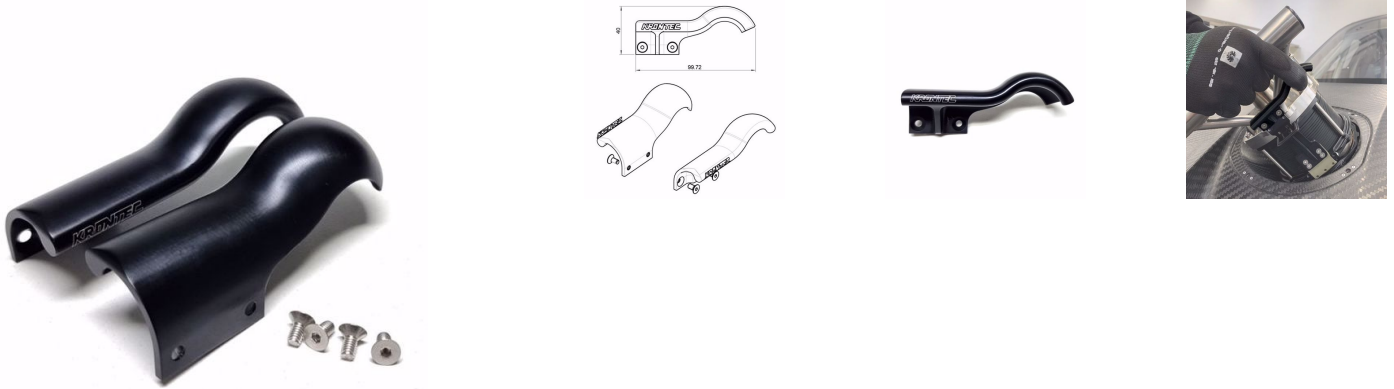

## Custom Trigger Paddles Set RFC-89-K-LM

Brand: **Krontec**

Product Code: **RFC-89-K-LM-TP**

### Custom Trigger Paddles Set RFC-89-K-LM

Krontec Custom Trigger Paddles Set for the RFC-89-K-LM versions of couplers.

These paddles suit BOTH standard and "XT" Extended Handle Lock mechanism sets, but was primarily designed for the XT handles.

This paddle set was specifically requested to further enhance the comfort and use of the paddles when using the Lock Mechanism system (LM).

This is an optional extra.

#### Attachments

Krontec Custom Trigger Paddles Set for the RFC-89-K-LM versions of couplers. This paddle set was specifically requested to further enhance the comfort and use of the paddles when using the Lock Mechanism system (LM). This is an optional extra.