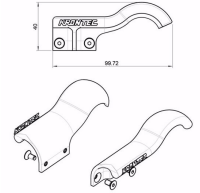

## Custom Trigger Paddles Set RFC-89-K-LM

Brand: **Krontec**

Product Code: **RFC-89-K-LM-TP**

### Custom Trigger Paddles Set RFC-89-K-LM

Krontec Custom Trigger Paddles Set for the RFC-89-K-LM versions of couplers.

These paddles suit BOTH standard and "XT" Extended Handle Lock mechanism sets, but was primarily designed for the XT handles.

This paddle set was specifically requested to further enhance the comfort and use of the paddles when using the Lock Mechanism system (LM).

This is an optional extra.

#### Attachments

Krontec Custom Trigger Paddles Set for the RFC-89-K-LM versions of couplers. This paddle set was specifically requested to further enhance the comfort and use of the paddles when using the Lock Mechanism system (LM). This is an optional extra.