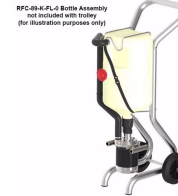

BOTTLE TROLLEY FOR RFC-89

Brand: **Krontec**

Product Code: **RFC-89-TR**

BOTTLE TROLLEY FOR RFC-89

Krontec bottle trolley to fit all RFC-89 25 Litre refuelling bottles, and it also accepts ALL ATL (UK) refuelling bottles as well!

See Related products that fit this trolley below.

Attachments

Krontec RFC-89-TR bottle trolley to fit all new RFC-89 refuelling 25 litre bottles and also fits ATL bottles as well.