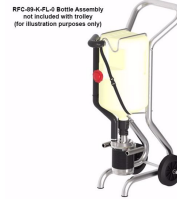

## BOTTLE TROLLEY FOR RFC-89

Brand: **Krontec**

Product Code: **RFC-89-TR**

## BOTTLE TROLLEY FOR RFC-89

Krontec bottle trolley to fit all RFC-89 25 Litre refuelling bottles, and it also accepts ALL ATL (UK) refuelling bottles as well!

See Related products that fit this trolley below.