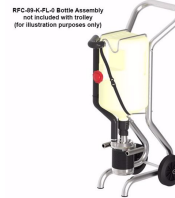

BOTTLE TROLLEY FOR RFC-89

Brand: **Krontec**

Product Code: **RFC-89-TR**

BOTTLE TROLLEY FOR RFC-89

Krontec bottle trolley to fit all RFC-89 25 Litre refuelling bottles, and it also accepts ALL ATL (UK) refuelling bottles as well!

See Related products that fit this trolley below.

Attachments

Krontec RFC-89-TR bottle trolley to fit all new RFC-89 refuelling 25 litre bottles and also fits ATL bottles as well.