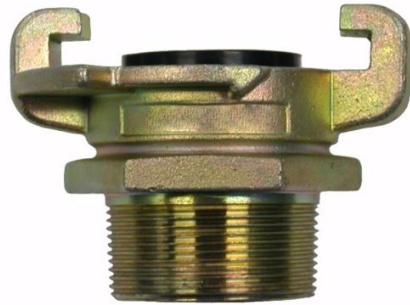

## **CLAW COUPLER - 1/2" MALE THREAD TYPE S**

**Product Code: TT-CCMTS12**

## **CLAW COUPLER - 1/2" MALE THREAD TYPE S**

1/2" Male Thread Type S Claw Coupler

[www.air-allied.com.au](http://www.air-allied.com.au)

Data contained in this document is copyright of Air & Allied (Pacific) Sales Pty Ltd, and as such cannot be reproduced or redistributed, in part or whole, without the expressed permission of Air & Allied (Pacific) Sales Pty Ltd. Errors and Omissions Excepted.