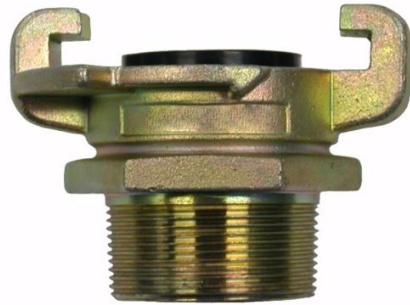

Air & Allied Sales (Pacific) Pty Ltd

23 Precision Street
Salisbury QLD 4107

+617 3272 7999

sales@air-allied.com.au

CLAW COUPLER - 1/2" MALE THREAD TYPE S

Product Code: TT-CCMTS12

CLAW COUPLER - 1/2" MALE THREAD TYPE S

1/2" Male Thread Type S Claw Coupler

www.air-allied.com.au

Data contained in this document is copyright of Air & Allied (Pacific) Sales Pty Ltd, and as such cannot be reproduced or redistributed, in part or whole, without the expressed permission of Air & Allied (Pacific) Sales Pty Ltd. Errors and Omissions Excepted.