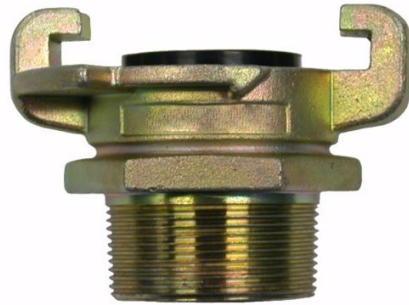

Air & Allied Sales (Pacific) Pty Ltd

1/50 Success St
Acacia Ridge QLD 4110

+617 3272 7999

sales@air-allied.com.au

CLAW COUPLER - 1/2" MALE THREAD TYPE S

Product Code: TT-CCMTS12

CLAW COUPLER - 1/2" MALE THREAD TYPE S

1/2" Male Thread Type S Claw Coupler

www.air-allied.com.au

Data contained in this document is copyright of Air & Allied (Pacific) Sales Pty Ltd, and as such cannot be reproduced or redistributed, in part or whole, without the expressed permission of Air & Allied (Pacific) Sales Pty Ltd. Errors and Omissions Excepted.