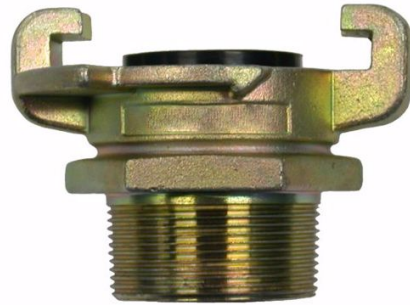

Air & Allied Sales (Pacific) Pty Ltd

23 Precision Street
Salisbury QLD 4107

+617 3272 7999

sales@air-allied.com.au

CLAW COUPLER - 1" MALE THREAD TYPE S

Product Code: **TT-CCMTS25**

CLAW COUPLER - 1" MALE THREAD TYPE S

1" Male Thread Type S Claw Coupler

www.air-allied.com.au

Data contained in this document is copyright of Air & Allied (Pacific) Sales Pty Ltd, and as such cannot be reproduced or redistributed, in part or whole, without the expressed permission of Air & Allied (Pacific) Sales Pty Ltd. Errors and Omissions Excepted.