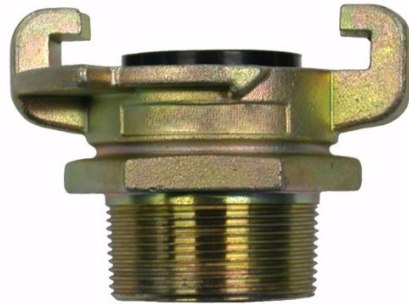

Air & Allied Sales (Pacific) Pty Ltd

23 Precision Street
Salisbury QLD 4107

+617 3272 7999

sales@air-allied.com.au

CLAW COUPLER - 1" MALE THREAD TYPE S

Product Code: **TT-CCMTS25**

CLAW COUPLER - 1" MALE THREAD TYPE S

1" Male Thread Type S Claw Coupler

www.air-allied.com.au

Data contained in this document is copyright of Air & Allied (Pacific) Sales Pty Ltd, and as such cannot be reproduced or redistributed, in part or whole, without the expressed permission of Air & Allied (Pacific) Sales Pty Ltd. Errors and Omissions Excepted.