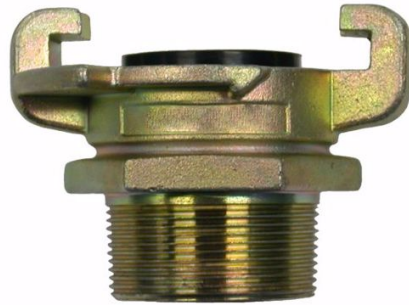

## **CLAW COUPLER - 1-1/4" MALE THREAD TYPE S**

**Product Code: TT-CCMTS32**

## **CLAW COUPLER - 1-1/4" MALE THREAD TYPE S**

1 1/4" Male Thread Type S Claw Coupler

[www.air-allied.com.au](http://www.air-allied.com.au)

Data contained in this document is copyright of Air & Allied (Pacific) Sales Pty Ltd, and as such cannot be reproduced or redistributed, in part or whole, without the expressed permission of Air & Allied (Pacific) Sales Pty Ltd. Errors and Omissions Excepted.