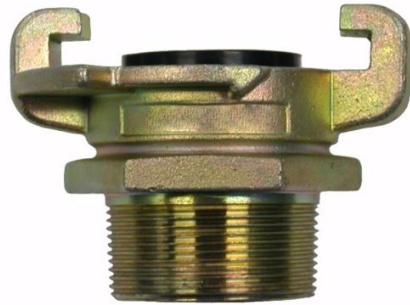

Air & Allied Sales (Pacific) Pty Ltd

23 Precision Street
Salisbury QLD 4107

+617 3272 7999

sales@air-allied.com.au

CLAW COUPLER - 1-1/4" MALE THREAD TYPE S

Product Code: TT-CCMTS32

CLAW COUPLER - 1-1/4" MALE THREAD TYPE S

1 1/4" Male Thread Type S Claw Coupler

www.air-allied.com.au

Data contained in this document is copyright of Air & Allied (Pacific) Sales Pty Ltd, and as such cannot be reproduced or redistributed, in part or whole, without the expressed permission of Air & Allied (Pacific) Sales Pty Ltd. Errors and Omissions Excepted.