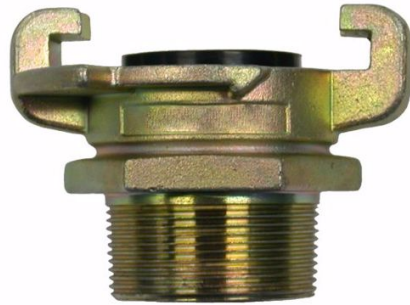

Air & Allied Sales (Pacific) Pty Ltd

23 Precision Street
Salisbury QLD 4107

+617 3272 7999

sales@air-allied.com.au

CLAW COUPLER - 1-1/2" MALE THREAD TYPE S

Product Code: TT-CCMTS38

CLAW COUPLER - 1-1/2" MALE THREAD TYPE S

1 1/2" Male Thread Type S Claw Coupler

www.air-allied.com.au

Data contained in this document is copyright of Air & Allied (Pacific) Sales Pty Ltd, and as such cannot be reproduced or redistributed, in part or whole, without the expressed permission of Air & Allied (Pacific) Sales Pty Ltd. Errors and Omissions Excepted.