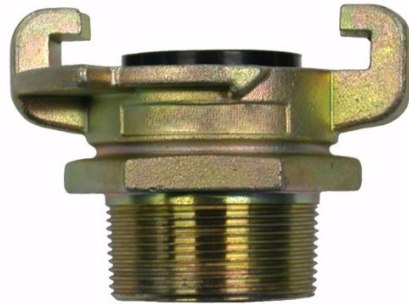

Air & Allied Sales (Pacific) Pty Ltd

1/50 Success St
Acacia Ridge QLD 4110

+617 3272 7999

sales@air-allied.com.au

CLAW COUPLER - 1-1/2" MALE THREAD TYPE S

Product Code: TT-CCMTS38

CLAW COUPLER - 1-1/2" MALE THREAD TYPE S

1 1/2" Male Thread Type S Claw Coupler

www.air-allied.com.au

Data contained in this document is copyright of Air & Allied (Pacific) Sales Pty Ltd, and as such cannot be reproduced or redistributed, in part or whole, without the expressed permission of Air & Allied (Pacific) Sales Pty Ltd. Errors and Omissions Excepted.