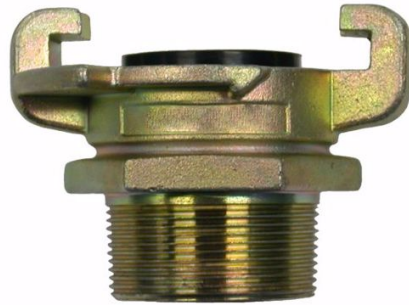

Air & Allied Sales (Pacific) Pty Ltd

23 Precision Street
Salisbury QLD 4107

+617 3272 7999

sales@air-allied.com.au

CLAW COUPLER - 1-1/2" MALE THREAD TYPE S

Product Code: TT-CCMTS38

CLAW COUPLER - 1-1/2" MALE THREAD TYPE S

1 1/2" Male Thread Type S Claw Coupler

www.air-allied.com.au

Data contained in this document is copyright of Air & Allied (Pacific) Sales Pty Ltd, and as such cannot be reproduced or redistributed, in part or whole, without the expressed permission of Air & Allied (Pacific) Sales Pty Ltd. Errors and Omissions Excepted.