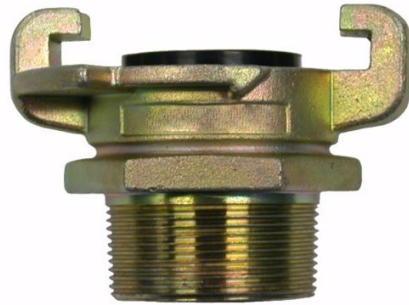

Air & Allied Sales (Pacific) Pty Ltd

23 Precision Street
Salisbury QLD 4107

+617 3272 7999

sales@air-allied.com.au

CLAW COUPLER - 2" MALE THREAD TYPE S

Product Code: **TT-CCMTS50**

CLAW COUPLER - 2" MALE THREAD TYPE S

2" Male Thread Type S Claw Coupler

www.air-allied.com.au

Data contained in this document is copyright of Air & Allied (Pacific) Sales Pty Ltd, and as such cannot be reproduced or redistributed, in part or whole, without the expressed permission of Air & Allied (Pacific) Sales Pty Ltd. Errors and Omissions Excepted.