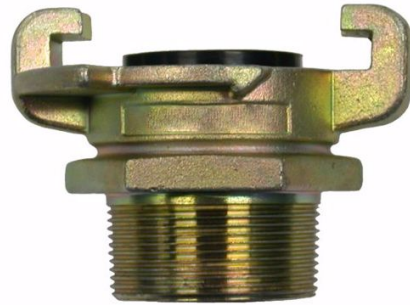

## CLAW COUPLER - 2" MALE THREAD TYPE S

Product Code: **TT-CCMTS50**

## CLAW COUPLER - 2" MALE THREAD TYPE S

2" Male Thread Type S Claw Coupler

[www.air-allied.com.au](http://www.air-allied.com.au)

Data contained in this document is copyright of Air & Allied (Pacific) Sales Pty Ltd, and as such cannot be reproduced or redistributed, in part or whole, without the expressed permission of Air & Allied (Pacific) Sales Pty Ltd. Errors and Omissions Excepted.