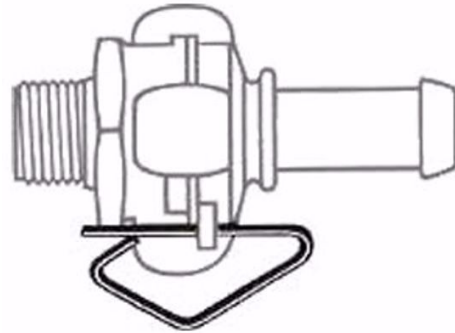

## SAFETY LOCKING PIN

Product Code: **TT-SLP**

**Application Example**

## SAFETY LOCKING PIN

Claw Coupler safety locking pin fits both Type A and Type S claw couplers.

This simple item is a must for safety to ensure the couplers do not accidentally disconnect.

[www.air-allied.com.au](http://www.air-allied.com.au)