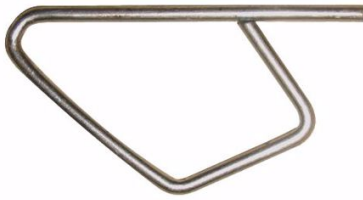

## SAFETY LOCKING PIN

Product Code: **TT-SLP**

**Application Example**

## SAFETY LOCKING PIN

Claw Coupler safety locking pin fits both Type A and Type S claw couplers.

This simple item is a must for safety to ensure the couplers do not accidentally disconnect.

[www.air-allied.com.au](http://www.air-allied.com.au)