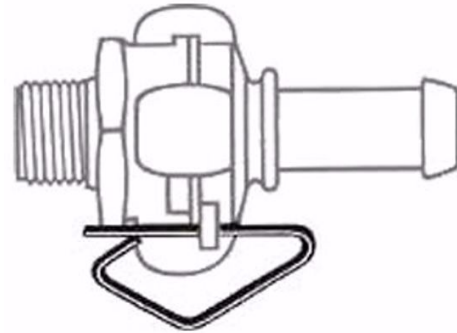

Air & Allied Sales (Pacific) Pty Ltd

1/50 Success St
Acacia Ridge QLD 4110

+617 3272 7999

sales@air-allied.com.au

SAFETY LOCKING PIN

Product Code: **TT-SLP**

Application Example

SAFETY LOCKING PIN

Claw Coupler safety locking pin fits both Type A and Type S claw couplers.

This simple item is a must for safety to ensure the couplers do not accidentally disconnect.

www.air-allied.com.au

Data contained in this document is copyright of Air & Allied (Pacific) Sales Pty Ltd, and as such cannot be reproduced or redistributed, in part or whole, without the expressed permission of Air & Allied (Pacific) Sales Pty Ltd. Errors and Omissions Excepted.