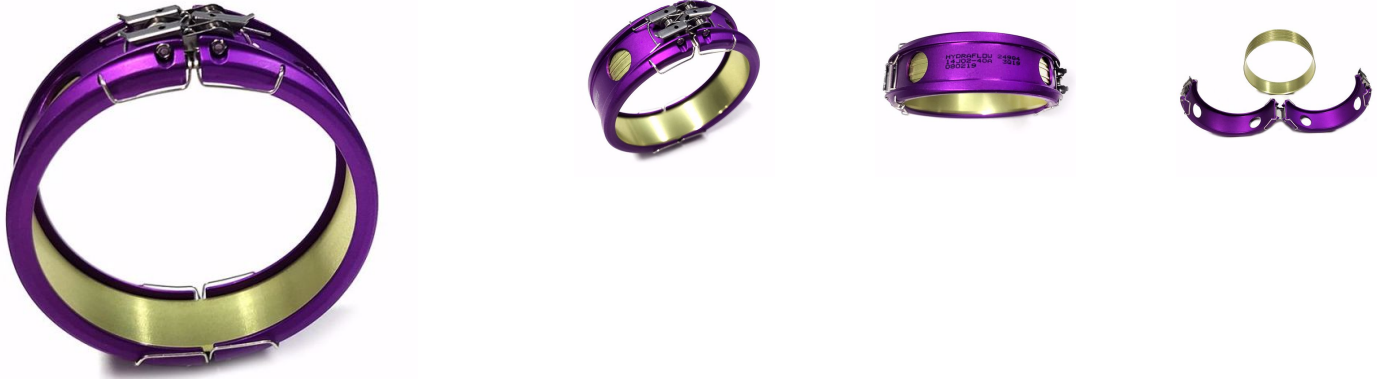

Air & Allied Sales (Pacific) Pty Ltd

23 Precision Street
Salisbury QLD 4107

+617 3272 7999

sales@air-allied.com.au

WIGGINS CLAMP -40 c/w sleeve (Hydraflow)

Product Code: W991-40DE

WIGGINS CLAMP -40 c/w sleeve (Hydraflow)

This HYDRAFLOW Brand, High Quality Wiggins clamp includes sleeve (W908), no ferrules - 2.50" (aluminium) **SOLD INDIVIDUALLY**

We have chosen this particular brand of flexible coupling due to the superior quality and durability as proven in many specialised fields we supply.